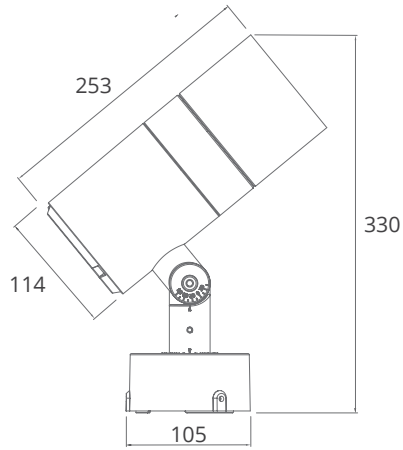

DIMENSIONS

With Top Hat

Honey Comb(HC)

*all units are in mm

OPTIC SELECTION

15°

LED	Lumens	Watts	Efficacy
WHITE	2720.00	40.00	68.00

CenterBeamLux	Illuminance at Distance
20685.95 lx	0.8 m
5170.46 lx	1.7 m
2238.17 lx	2.5 m
1258.97 lx	3.3 m
806.67 lx	4.2 m
559.52 lx	5.0 m

▪ Ver. Spread: 14.3°   ▪ Horiz. Spread: 13.7°

3000K

36°

LED	Lumens	Watts	Efficacy
WHITE	2840.00	40.00	71.00

CenterBeamLux	Illuminance at Distance
6165.10 lx	0.8 m
1605.75 lx	1.7 m
693.88 lx	2.5 m
409.88 lx	3.3 m
242.55 lx	4.2 m
167.32w lx	5.0 m

▪ Ver. Spread: 35.4°   ▪ Horiz. Spread: 35.1°