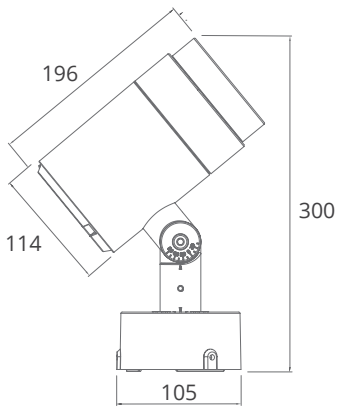

DIMENSIONS

With Top Hat

Honey Comb(HC)

*all units are in mm

OPTIC SELECTION

15°

LED	Lumens	Watts	Efficacy
WHITE	2720.00	40.00	68.00

CenterBeamLux	Illuminance at Distance
20685.95 lx	0.8 m
5170.46 lx	1.7 m
2238.17 lx	2.5 m
1258.97 lx	3.3 m
806.67 lx	4.2 m
559.52 lx	5.0 m

▪ Ver. Spread: 14.3°   ▪ Horiz. Spread: 13.7°

3000K

36°

LED	Lumens	Watts	Efficacy
WHITE	2840.00	40.00	71.00

CenterBeamLux	Illuminance at Distance
6165.10 lx	0.8 m
1605.75 lx	1.7 m
693.88 lx	2.5 m
409.88 lx	3.3 m
242.55 lx	4.2 m
167.32w lx	5.0 m

▪ Ver. Spread: 35.4°   ▪ Horiz. Spread: 35.1°