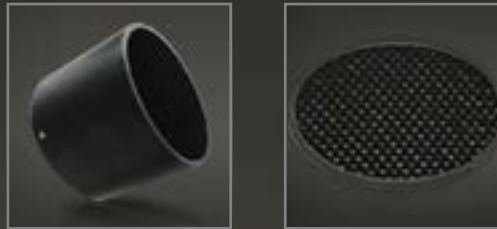

# INSTA LAND 115

Compatible with COB light source,  
The built in power supply makes the installation easier,  
Various beam angles offer from long range spot to flood,  
Flexible mounting methods,customizations are available.

## SPECIFICATION

<b>MODEL</b>	LAND WAVE INSTA LAND 115
<b>OPERATING VOLTAGE</b>	24V DC, AC200-240V
<b>POWER CONSUMPTION</b>	40W Max
<b>LED TYPE</b>	COB, High Power LED
<b>COLOUR RANGE</b>	2700K, 3000K, 3500K, 4000K, 5000K, RGB, RGBW
<b>CRI</b>	90min, 80min
<b>SYSTEM EFFICIENCY</b>	71lm/W@3000K
<b>FWHM</b>	12°, 15°, 24°, 36°, 55°, 10°*30°
<b>MATERIAL</b>	Aluminum + Tempered Glass
<b>OPERATING TEMPERATURE</b>	-20°C ~ +55°C
<b>STORAGE TEMPERATURE</b>	-25°C ~ +60°C
<b>LIFE TIME</b>	50,000 hours/L70 at 25°C
<b>DIMENSIONS</b>	Ø114*196(L)*300(H)mm Ø114*253(L)*330(H)mm(With Top Hat)
<b>CABLE LENGTH</b>	300mm
<b>WATER PROOF</b>	IP66
<b>CONTROL</b>	ON/OFF, DMX/RDM, Triac Dim, 0-10V Dim