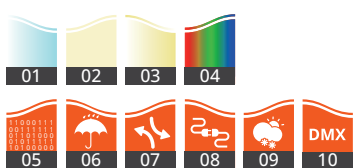

# INSTA LAND 115

Compatible with COB light source,  
The built in power supply makes the installation easier,  
Various beam angles offer from long range spot to flood,  
Flexible mounting methods,customizations are available.

## SPECIFICATION

<b>MODEL</b>	LAND WAVE INSTA LAND 115
<b>OPERATING VOLTAGE</b>	24V DC, AC200-240V
<b>POWER CONSUMPTION</b>	40W Max
<b>LED TYPE</b>	COB, High Power LED
<b>COLOUR RANGE</b>	2700K, 3000K, 3500K, 4000K, 5000K, RGB, RGBW
<b>CRI</b>	90min, 80min
<b>SYSTEM EFFICIENCY</b>	71lm/W@3000K
<b>FWHM</b>	12°, 15°, 24°, 36°, 55°, 10°*30°
<b>MATERIAL</b>	Aluminum + Tempered Glass
<b>OPERATING TEMPERATURE</b>	-20°C ~ +55°C
<b>STORAGE TEMPERATURE</b>	-25°C ~ +60°C
<b>LIFE TIME</b>	50,000 hours/L70 at 25°C
<b>DIMENSIONS</b>	Ø114*196(L)*300(H)mm Ø114*253(L)*330(H)mm(With Top Hat)
<b>CABLE LENGTH</b>	300mm
<b>WATER PROOF</b>	IP66
<b>CONTROL</b>	ON/OFF, DMX/RDM, Triac Dim, 0-10V Dim

## FEATURES & OPTIONS

- 01. CW
- 02. NW
- 03. WW
- 04. RGB
- 05. DYNAMIC CONTROL
- 06. IP66
- 07. ADJUSTABLE
- 08. EASY INSTALLATION
- 09. EXTREME ENVIRONMENTS
- 10. DMX

**DIMENSIONS**

With Top Hat

Top Hat(TH)

Honey Comb(HC)

a

b

\*all units are in mm

**OPTIC SELECTION**

15°

LED	Lumens	Watts	Efficacy
WHITE	2720.00	40.00	68.00

CenterBeamLux	Illuminance at Distance
20685.95 lx	0.8 m
5170.46 lx	1.7 m
2238.17 lx	2.5 m
1258.97 lx	3.3 m
806.67 lx	4.2 m
559.52 lx	5.0 m